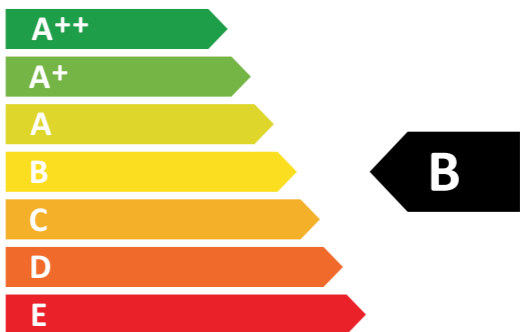

ENERG

енергия · ενέργεια

Brandt

BHB6601X

57
kWh/annum

Water consumption icon showing a leaf and a water drop. Below the icon is the text **B** CDEFG.

Light bulb icon. Below the icon is the text **A** BCDEFG.

Water leakage icon showing a pipe with water dripping. Below the icon is the text **ABC** DEFG.

Sound power level icon showing a speaker. Below the icon is the text **70** dB.